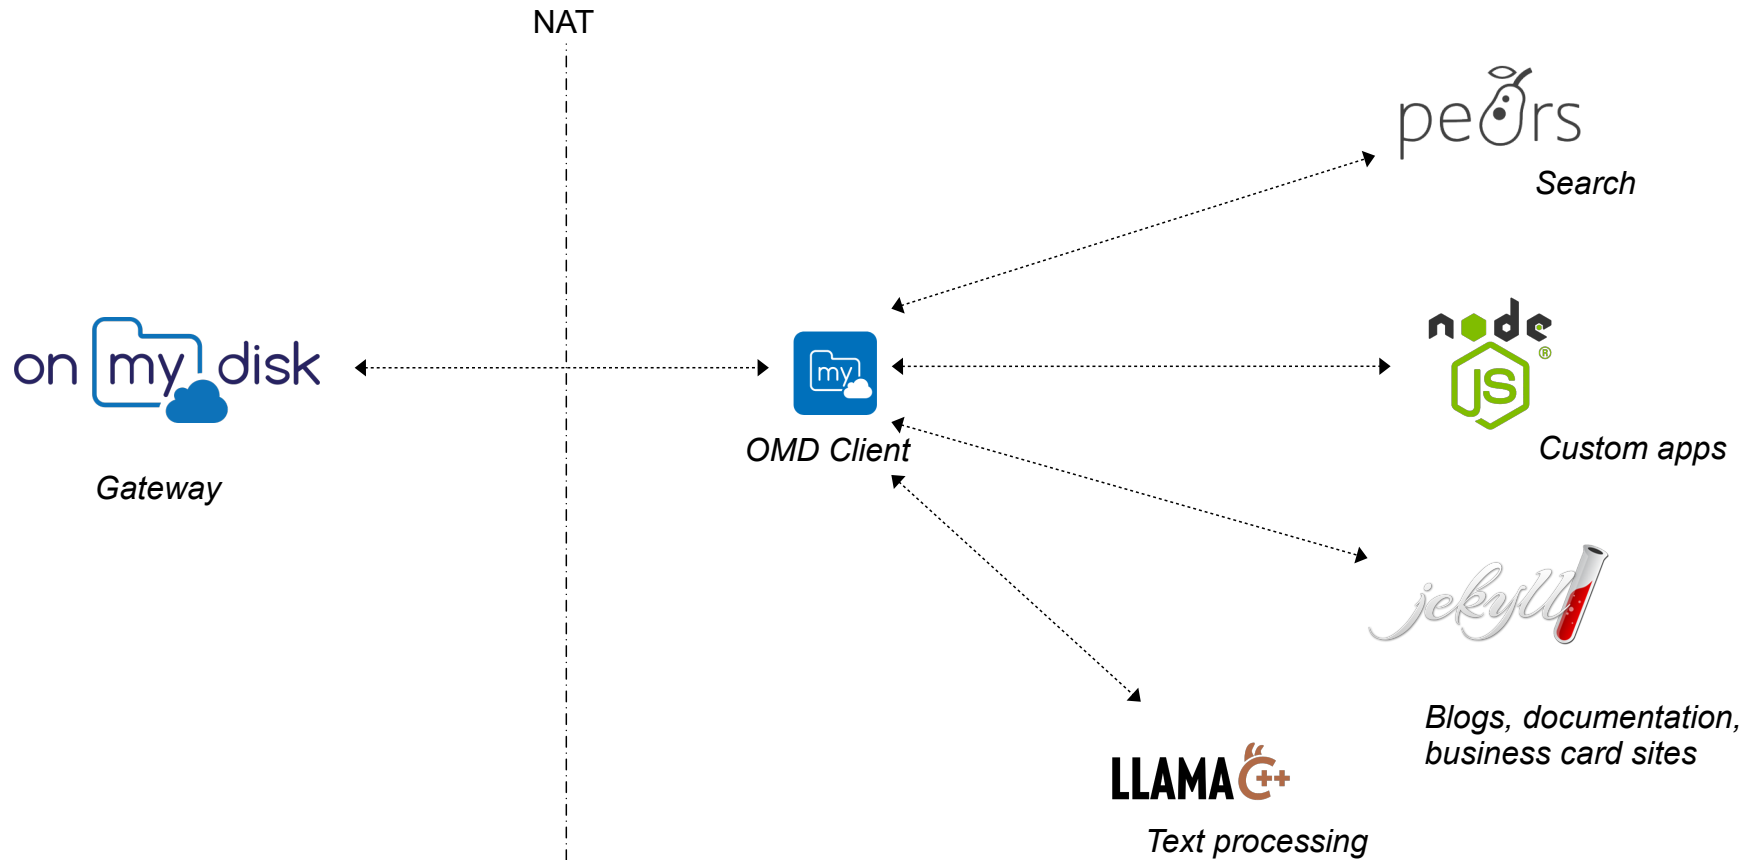

What else can we do with this RPC?