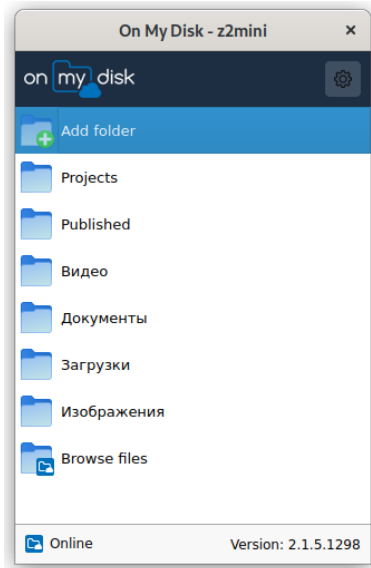

Cloud storage on your disk

What is On My Disk

User-controlled replacement for Dropbox, Office365, Google Docs, Zoom

Team and remote work with files under your control

Accessing and sharing files

- Install a client on your home or office PC,
- Access, view and share your files online from any location!