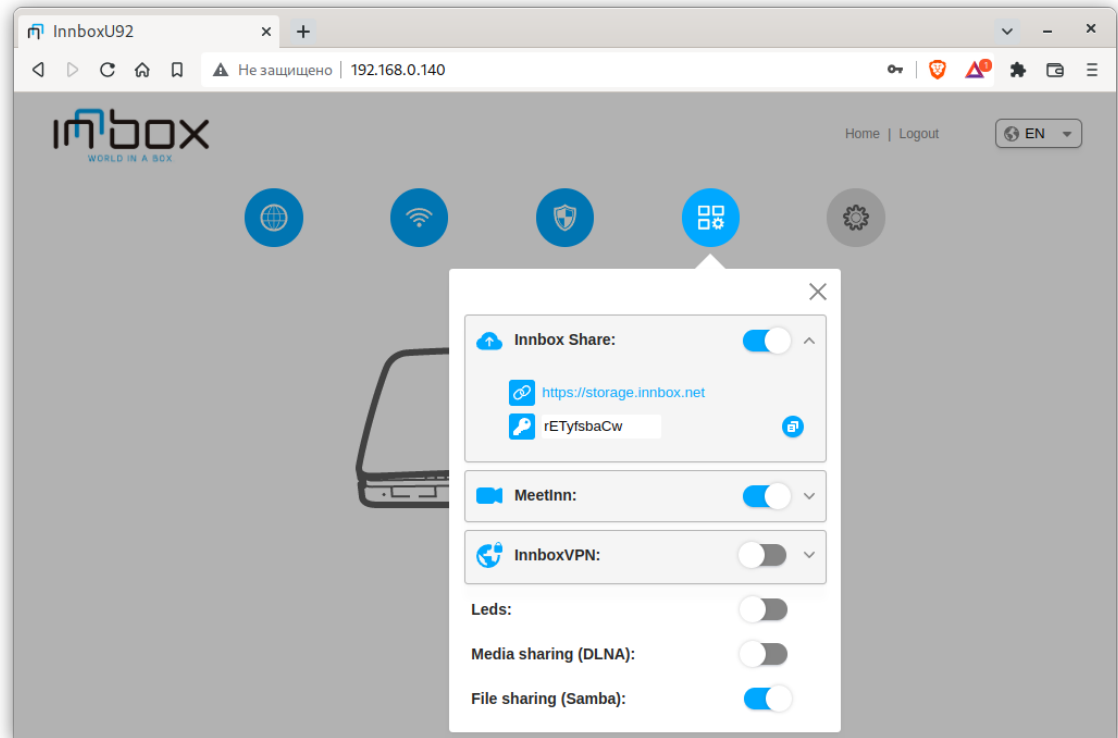

The image displays three overlapping screenshots illustrating the integration of various applications with the On My Disk cloud storage service:

- ONLYOFFICE Integration:** A screenshot of the ONLYOFFICE document editor interface. The top toolbar includes options for File, Home, Insert, Layout, References, Collaboration, View, and Plugins. The document content shows a form with fields for "Company" (Street Address) and "User" (Street Address), followed by a section titled "1. Lorem" with a "Lorem ipsum" placeholder. The status bar at the bottom indicates "Page 1 of 2".
- Jitsi Integration:** A screenshot of a Jitsi video meeting interface. It shows a circular video feed of a participant, a "Call 1211419449 05:13" header, and a "Leave meeting" button. The bottom control bar includes icons for microphone, video, chat, and a red "End call" button. The footer displays "On My Disk • Version: 2.1.5.1480".
- DocuSeal Integration:** A screenshot of a document signing interface. It shows a document with a "Signature" field containing a red dashed box. Below the document, there is a "Signature" dialog box with a "TYPE" button, an "UPLOAD" button, and a "CLEAR" button. The document text includes "Alexey Volkov, Direktor Bineon d.o.o." and "Pismo o_nomeri_borut.docx".

With On My Disk, you simply install a client on any computer or get a device with On My Disk support.

No limitations, no servers, no hidden expenses, no advanced skills needed.

*And you can still use On My Disk as an **external storage** for your existing Nextcloud!

Supported devices: Inbox, more to come

Innbox WiFi router as your home storage

Just plug-in an external USB drive

Activate InnboxShare App

Use the device key to connect the storage to your On My Disk account