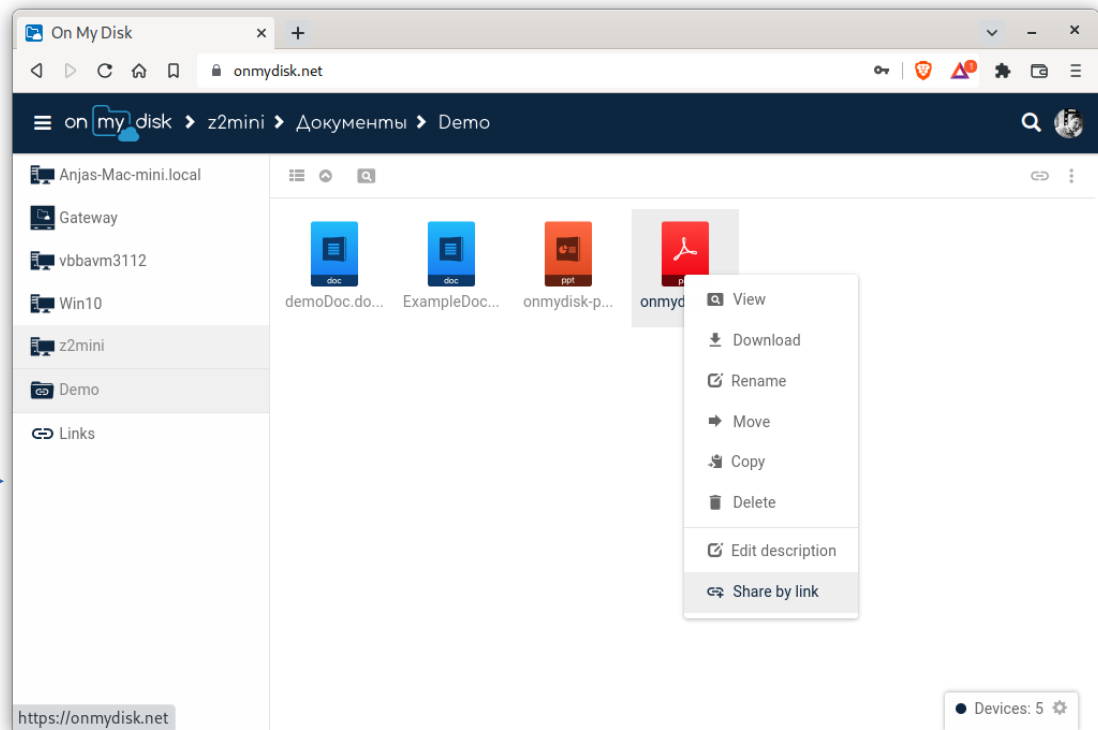

Cloud storage on your disk

What is On My Disk

User-controlled replacement for Dropbox, Office365, Google Docs, Zoom

Team and remote work with files under your control

Accessing and sharing files

- Install a client on your home or office PC,
- Access, view and share your files online from any location!

Desktop client running on PC

Web app

Connect as many devices as you want. No files are copied to the cloud.

Integrated Apps: ONLYOFFICE, Jitsi, DocuSeal

Collaborate on documents, arrange interactive video calls, request e-signatures

The image displays three overlapping screenshots illustrating the integration of various applications with the On My Disk cloud storage service:

- ONLYOFFICE Integration:** A screenshot of the ONLYOFFICE document editor interface. The top toolbar includes options for File, Home, Insert, Layout, References, Collaboration, View, and Plugins. The document content shows a form with fields for "Company" (Street Address) and "User" (Street Address), followed by a section titled "1. Lorem" with a "Lorem ipsum" placeholder. The status bar at the bottom indicates "Page 1 of 2".
- Jitsi Integration:** A screenshot of a Jitsi video meeting interface. It shows a circular video feed of a participant, a "Call 1211419449 05:13" header, and a "Leave meeting" button. The bottom control bar includes icons for microphone, video, chat, and a red "End call" button. The footer displays "On My Disk • Version: 2.1.5.1480".
- DocuSeal Integration:** A screenshot of a document signing interface. It shows a document with a "Signature" field containing a red dashed box. Below the document, there is a "Signature" dialog box with a "TYPE" button, an "UPLOAD" button, and a "CLEAR" button. The document text includes "Alexey Volkov, Direktor Bineon d.o.o." and "Pismo o_nomeri_borut.docx".