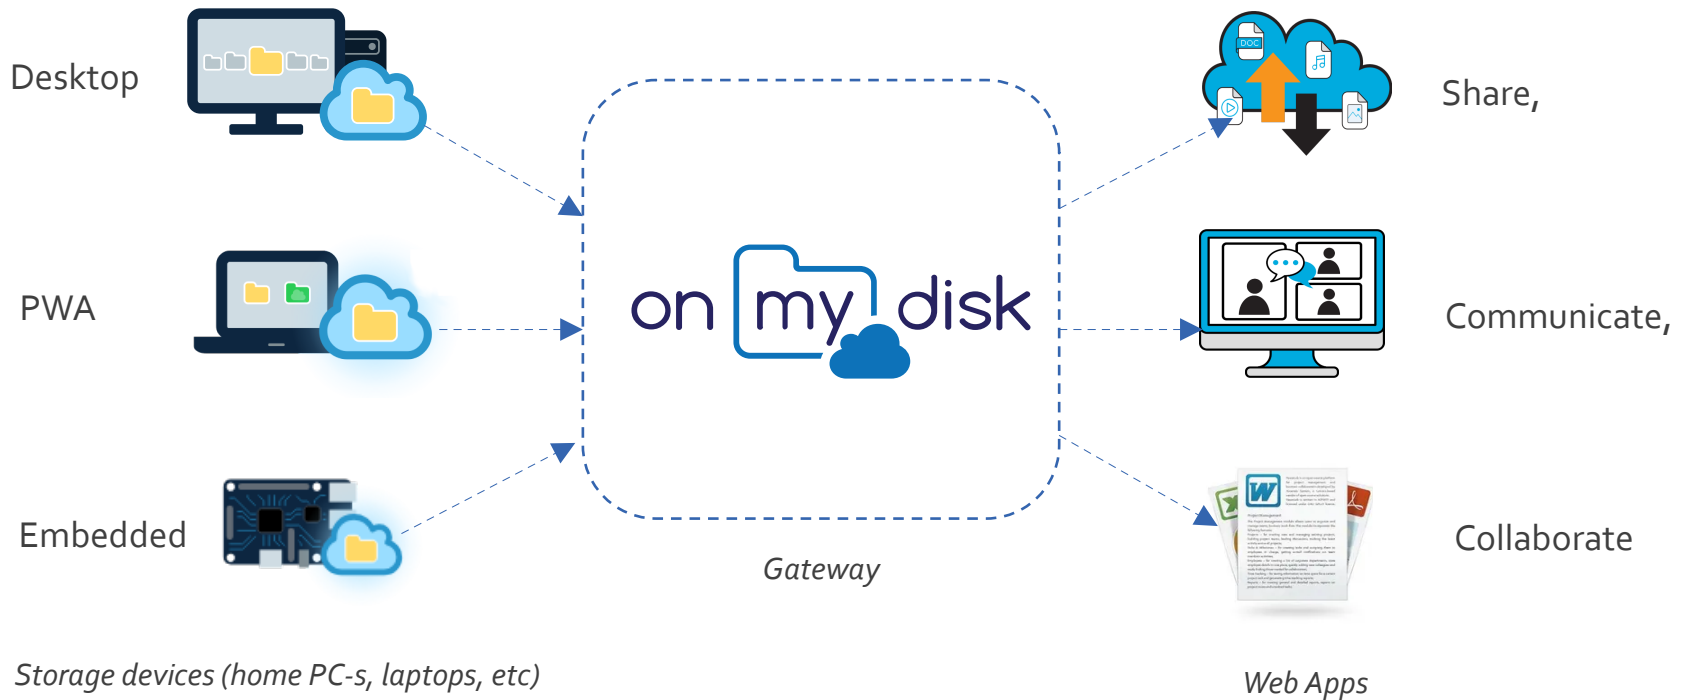

Cloud storage on your disk

What is On My Disk

User-controlled replacement for Dropbox, Office365, Google Docs, Zoom

Team and remote work with files under your control

Accessing and sharing files

- Install a client on your home or office PC,
- Access, view and share your files online from any location!

Desktop client running on PC

Web app

Connect as many devices as you want. No files are copied to the cloud.

Integrated Apps: ONLYOFFICE, Jitsi, DocuSeal

Collaborate on documents, arrange interactive video calls, request e-signatures

The image displays three overlapping screenshots illustrating the integration of various applications with the On My Disk cloud storage service:

- ONLYOFFICE Integration:** A screenshot of the ONLYOFFICE document editor interface. The top toolbar includes options for File, Home, Insert, Layout, References, Collaboration, View, and Plugins. The document content shows a form with fields for "Company" (Street Address) and "User" (Street Address), followed by a section titled "1. Lorem" with a "Lorem ipsum" placeholder. The status bar at the bottom indicates "Page 1 of 2".
- Jitsi Integration:** A screenshot of a Jitsi video meeting interface. It shows a circular video feed of a participant, a "Call 1211419449 05:13" header, and a "Leave meeting" button. The bottom control bar includes icons for microphone, video, chat, and a red "End call" button. The footer displays "On My Disk • Version: 2.1.5.1480".
- DocuSeal Integration:** A screenshot of a document signing interface. It shows a document with a "Signature" field containing a red dashed box. Below the document, there is a "Signature" dialog box with a "TYPE" button, an "UPLOAD" button, and a "CLEAR" button. The document text includes "Alexey Volkov, Direktor Bineon d.o.o." and "Pismo o_nomeri_borut.docx".