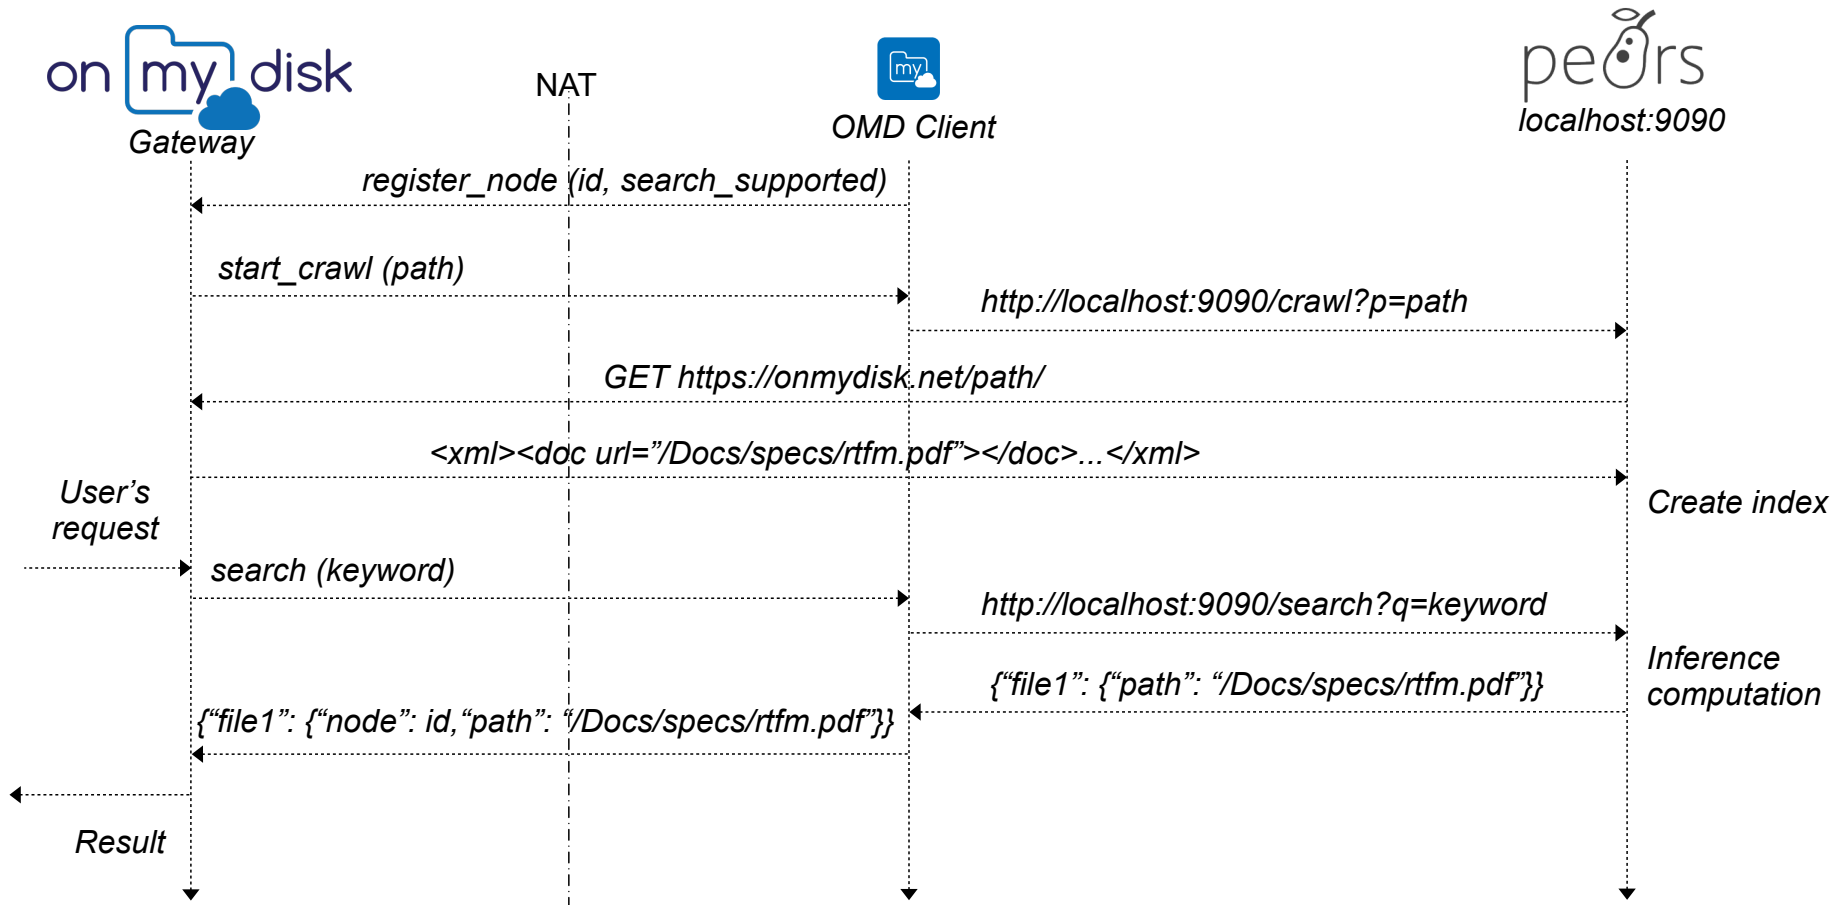

How we did it: RPC over NAT

Requests are broadcast to all registered search nodes, and the responses are aggregated into a single result