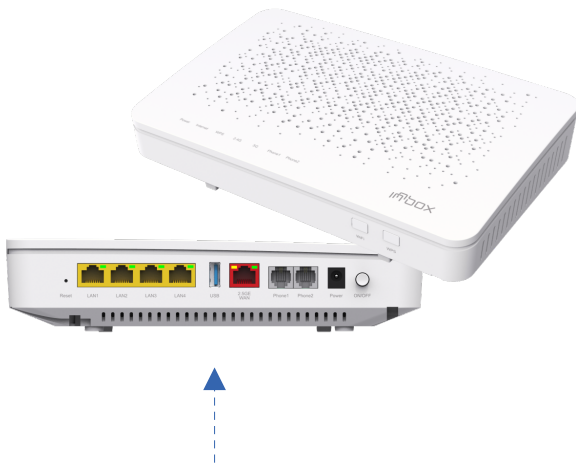

Supported devices: Inbox, more to come

Innbox WiFi router as your home storage

Just plug-in an external USB drive